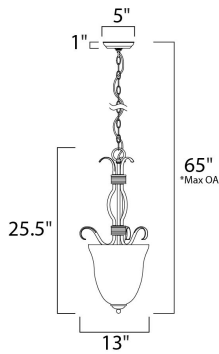

**PRODUCT DESCRIPTION**

Contemporary collection with sweeping arms and clean lines. Offered in Ice glass and Satin Nickel finish or Wilshire glass and Oil Rubbed Bronze finish.

\*max overall height

**MEASUREMENTS**

DIMENSION : 13" L x 13" W x 25.5" H  
 MAX OAH : 65" OAH  
 CANOPY : 5" W x 1" H x 5" L  
 HANGING WEIGHT : 6 lb

**LAMPING**

INPUT VOLTAGE : 120V  
 BULB : 2 x 60W Incandescent E12 Candelabra , 120W Total  
 BULB INCLUDED : (Not Included)  
 DIMMABLE : Yes