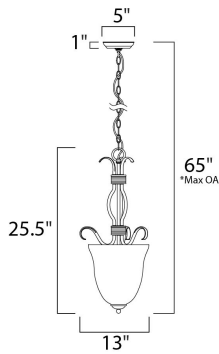

PRODUCT DESCRIPTION

Contemporary collection with sweeping arms and clean lines. Offered in Ice glass and Satin Nickel finish or Wilshire glass and Oil Rubbed Bronze finish.

*max overall height

MEASUREMENTS

DIMENSION : 13" L x 13" W x 25.5" H
 MAX OAH : 65" OAH
 CANOPY : 5" W x 1" H x 5" L
 HANGING WEIGHT : 9.24 lb

LAMPING

INPUT VOLTAGE : 120V
 BULB : 2 x 60W Incandescent E12 Candelabra , 120W Total
 BULB INCLUDED : (Not Included)
 DIMMABLE : Yes