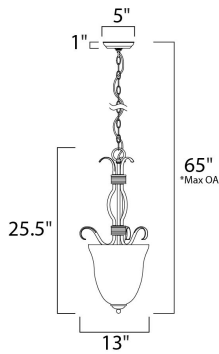

**PRODUCT DESCRIPTION**

Contemporary collection with sweeping arms and clean lines. Offered in Ice glass and Satin Nickel finish or Wilshire glass and Oil Rubbed Bronze finish.

\*max overall height

**MEASUREMENTS**

DIMENSION : 13" L x 13" W x 25.5" H  
 MAX OAH : 65" OAH  
 CANOPY : 5" W x 1" H x 5" L  
 HANGING WEIGHT : 9.24 lb

**LAMPING**

INPUT VOLTAGE : 120V  
 BULB : 2 x 60W Incandescent E12 Candelabra , 120W Total  
 BULB INCLUDED : (Not Included)  
 DIMMABLE : Yes