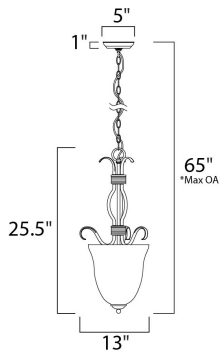

PRODUCT DESCRIPTION

Contemporary collection with sweeping arms and clean lines. Offered in Ice glass and Satin Nickel finish or Wilshire glass and Oil Rubbed Bronze finish.

*max overall height

MEASUREMENTS

- DIMENSION : 13" L x 13" W x 25.5" H
- MAX OAH : 65" OAH
- CANOPY : 5" W x 1" H x 5" L
- HANGING WEIGHT : 9.24 lb

LAMPING

- INPUT VOLTAGE : 120V
- BULB : 2 x 60W Incandescent E12 Candelabra , 120W Total
- BULB INCLUDED : (Not Included)
- DIMMABLE : Yes