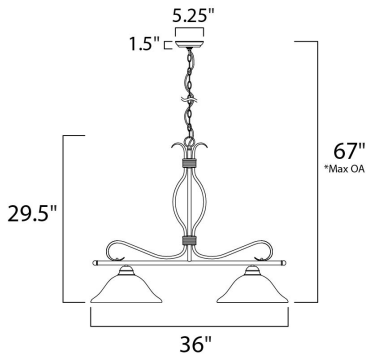

PRODUCT DESCRIPTION

Contemporary collection with sweeping arms and clean lines. Offered in Ice glass and Satin Nickel finish or Wilshire glass and Oil Rubbed Bronze finish.

*max overall height

MEASUREMENTS

- DIMENSION : 36" L x 13" W x 29.5" H
- MAX OAH : 67" OAH
- CANOPY : 5.25" W x 1.5" H x 5.25" L
- HANGING WEIGHT : 9.2 lb

LAMPING

- INPUT VOLTAGE : 120V
- BULB : 2 x 60W Incandescent E26 Medium , 120W Total
- BULB INCLUDED : (Not Included)
- DIMMABLE : Yes