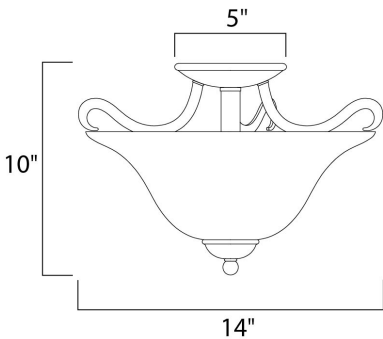

**PRODUCT DESCRIPTION**

Contemporary collection with sweeping arms and clean lines. Offered in Ice glass and Satin Nickel finish or Wilshire glass and Oil Rubbed Bronze finish.

**MEASUREMENTS**

DIMENSION : 14" L x 14" W x 10" H  
 CANOPY : 5" W x 1" H x 5" L  
 HANGING WEIGHT : 4.4 lb