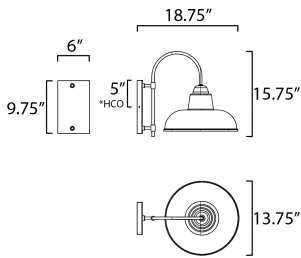

PRODUCT DESCRIPTION

A powder coat aluminum frame support a durable polycarbonate shade in classic RLM styles. This an excellent choice for extreme environments like coastal areas. The combination Black frame and White shade create a dramatic look.

MEASUREMENTS

DIMENSION : 13.75" W x 15.75" H x 18.75" Ext
BACK PLATE : 6" W x 9.75" H x 5" HCO
HANGING WEIGHT : 2.87 lb

LAMPING

INPUT VOLTAGE : 120V
BULB : 1 x 60W Incandescent E26 Medium , 60W Total
BULB INCLUDED : (Not Included)
DIMMABLE : Yes
LIGHTING_DIRECTION : Down

FINISHES OPTION

- Black (BK)
- White / Black (WTBK)

MATERIAL

Polycarbonate, Aluminum

RATINGS

cETLus
Wet Location

ADDITIONAL

INSTALL UP/DOWN: Down
OPERATING TEMPERATURE:
-20°C (-4°F), 40°C (104°F)

PHOTOMETRIC: Report Found Online

Always consult a qualified electrician before installing any lighting product.