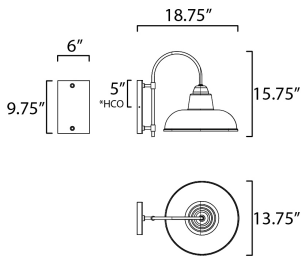

PRODUCT DESCRIPTION

A powder coat aluminum frame support a durable polycarbonate shade in classic RLM styles. This an excellent choice for extreme environments like coastal areas. The combination Black frame and White shade create a dramatic look.

MEASUREMENTS

- DIMENSION : 13.75" W x 15.75" H x 18.75" Ext
- BACK PLATE : 6" W x 9.75" H x 5" HCO
- HANGING WEIGHT : 2.87 lb

LAMPING

- INPUT VOLTAGE : 120V
- BULB : 1 x 60W Incandescent E26 Medium , 60W Total
- BULB INCLUDED : (Not Included)
- DIMMABLE : Yes
- LIGHTING_DIRECTION : Down

FINISHES OPTION

- Black (BK)
- White / Black (WTBK)

MATERIAL

Polycarbonate, Aluminum

RATINGS

cETLus
Wet Location

ADDITIONAL

INSTALL UP/DOWN: Down
OPERATING TEMPERATURE:
-20°C (-4°F), 40°C (104°F)

PHOTOMETRIC: Report Found Online

Always consult a qualified electrician before installing any lighting product.