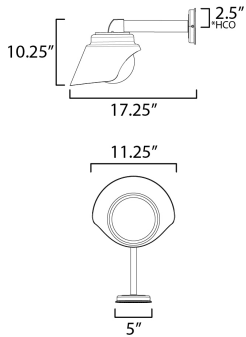

PRODUCT DESCRIPTION

A white glass globe casts light that is hooded by a curved Black polycarbonate shade. The rectangular arm extends directly out, while the hooded shade cuts off light that would otherwise shine outward.