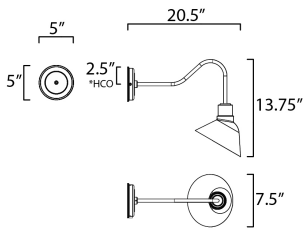

PRODUCT DESCRIPTION

This classic design was originally used to illuminate signs but now is used as a nostalgic wall washer in residential and commercial applications. The polycarbonate shade is supported by an aluminum arm for maximum durability at a very affordable price.

MEASUREMENTS

DIMENSION : 7.5" W x 13.75" H x 20.5" Ext
BACK PLATE : 5" W x 5" H x 2.5" HCO
HANGING WEIGHT : 1.17 lb

LAMPING

INPUT VOLTAGE : 120V
BULB : 1 x 60W Incandescent E26 Medium , 60W Total
BULB INCLUDED : (Not Included)
DIMMABLE : Yes
LIGHTING_DIRECTION : Down

FINISHES OPTION

Black (BK)

MATERIAL

Polycarbonate, Aluminum

RATINGS

cETLus
Wet Location

ADDITIONAL

INSTALL UP/DOWN: Down
OPERATING TEMPERATURE:
-20°C (-4°F), 40°C (104°F)

Always consult a qualified electrician before installing any lighting product.