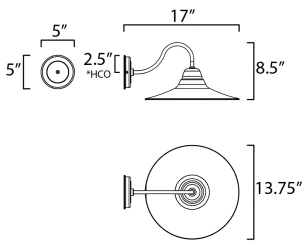

PRODUCT DESCRIPTION

A powder coat aluminum frame support a durable polycarbonate shade in classic RLM styles. This an excellent choice for extreme environments like coastal areas. The combination Black frame and White shade create a dramatic look.

MEASUREMENTS

DIMENSION : 13.75" W x 8.5" H x 17" Ext
BACK PLATE : 5" W x 5" H x 2.5" HCO
HANGING WEIGHT : 1.65 lb

LAMPING

INPUT VOLTAGE : 120V
BULB : 1 x 60W Incandescent E26 Medium , 60W Total
BULB INCLUDED : (Not Included)
DIMMABLE : Yes
LIGHTING_DIRECTION : Down

FINISHES OPTION

- Black (BK)
- White / Black (WTBK)

MATERIAL

Polycarbonate, Aluminum

RATINGS

cETLus
Wet Location

ADDITIONAL

INSTALL UP/DOWN: Down
OPERATING TEMPERATURE:
-20°C (-4°F), 40°C (104°F)

Always consult a qualified electrician before installing any lighting product.