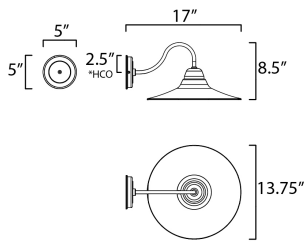

PRODUCT DESCRIPTION

A powder coat aluminum frame support a durable polycarbonate shade in classic RLM styles. This an excellent choice for extreme environments like coastal areas. The combination Black frame and White shade create a dramatic look.

MEASUREMENTS

- DIMENSION : 13.75" W x 8.5" H x 17" Ext
- BACK PLATE : 5" W x 5" H x 2.5" HCO
- HANGING WEIGHT : 1.65 lb

LAMPING

- INPUT VOLTAGE : 120V
- BULB : 1 x 60W Incandescent E26 Medium , 60W Total
- BULB INCLUDED : (Not Included)
- DIMMABLE : Yes
- LIGHTING_DIRECTION : Down

FINISHES OPTION

- Black (BK)
- White / Black (WTBK)

MATERIAL

Polycarbonate, Aluminum

RATINGS

cETLus
Wet Location

ADDITIONAL

INSTALL UP/DOWN: Down
OPERATING TEMPERATURE:
-20°C (-4°F), 40°C (104°F)

Always consult a qualified electrician before installing any lighting product.