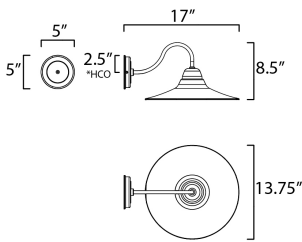

PRODUCT DESCRIPTION

A powder coat aluminum frame support a durable polycarbonate shade in classic RLM styles. This an excellent choice for extreme environments like coastal areas. The combination Black frame and White shade create a dramatic look.

MEASUREMENTS

- DIMENSION : 13.75" W x 8.5" H x 17" Ext
- BACK PLATE : 5" W x 5" H x 2.5" HCO
- HANGING WEIGHT : 1.65 lb

LAMPING

- INPUT VOLTAGE : 120V
- BULB : 1 x 60W Incandescent E26 Medium , 60W Total
- BULB INCLUDED : (Not Included)
- DIMMABLE : Yes
- LIGHTING_DIRECTION : Down

FINISHES OPTION

- Black (BK)
- White / Black (WTBK)

MATERIAL

Polycarbonate, Aluminum

RATINGS

cETLus
Wet Location

ADDITIONAL

INSTALL UP/DOWN: Down
OPERATING TEMPERATURE:
-20°C (-4°F), 40°C (104°F)

Always consult a qualified electrician before installing any lighting product.