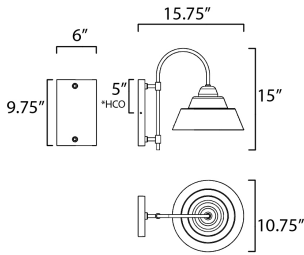

PRODUCT DESCRIPTION

Full of coastal flair, the Shoreline sconce provides transitional appeal with rigid construction. With its durable polycarbonate shade, the material itself is black in color making sure the finish will never fade in the sun.

MEASUREMENTS

DIMENSION : 10.75" W x 15" H x 15.75" Ext
BACK PLATE : 6" W x 9.75" H x 5" HCO
HANGING WEIGHT : 2.43 lb

LAMPING

INPUT VOLTAGE : 120V
BULB : 1 x 60W Incandescent E26 Medium , 60W Total
BULB INCLUDED : (Not Included)
DIMMABLE : Yes
LIGHTING_DIRECTION : Down

FINISHES OPTION

Black (BK)

MATERIAL

Polycarbonate, Aluminum

RATINGS

cETLus
Wet Location
DARKSKY

ADDITIONAL

INSTALL UP/DOWN: Down
OPERATING TEMPERATURE:
-20°C (-4°F), 40°C (104°F)

Always consult a qualified electrician before installing any lighting product.