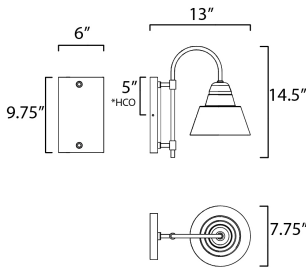

PRODUCT DESCRIPTION

Full of coastal flair, the Shoreline sconce provides transitional appeal with rigid construction. With its durable polycarbonate shade, the material itself is black in color making sure the finish will never fade in the sun.

MEASUREMENTS

DIMENSION : 7.75" W x 14.5" H x 13" Ext
BACK PLATE : 6" W x 9.75" H x 5" HCO
HANGING WEIGHT : 2.03 lb

LAMPING

INPUT VOLTAGE : 120V
BULB : 1 x 60W Incandescent E26 Medium , 60W Total
BULB INCLUDED : (Not Included)
DIMMABLE : N
LIGHTING_DIRECTION : Down

FINISHES OPTION

Black (BK)

MATERIAL

Polycarbonate, Aluminum

RATINGS

cETLus
Wet Location
DARKSKY

ADDITIONAL

INSTALL UP/DOWN: UP
OPERATING TEMPERATURE:
-20°C (-4°F), 40°C (104°F)

Always consult a qualified electrician before installing any lighting product.