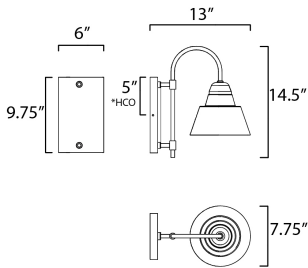

PRODUCT DESCRIPTION

Full of coastal flair, the Shoreline sconce provides transitional appeal with rigid construction. With its durable polycarbonate shade, the material itself is black in color making sure the finish will never fade in the sun.

MEASUREMENTS

DIMENSION : 7.75" W x 14.5" H x 13" Ext
BACK PLATE : 6" W x 9.75" H x 5" HCO
HANGING WEIGHT : 2.03 lb

LAMPING

INPUT VOLTAGE : 120V
BULB : 1 x 60W Incandescent E26 Medium , 60W Total
BULB INCLUDED : (Not Included)
DIMMABLE : N
LIGHTING_DIRECTION : Down

FINISHES OPTION

Black (BK)

MATERIAL

Polycarbonate, Aluminum

RATINGS

cETLus
Wet Location
DARKSKY

ADDITIONAL

INSTALL UP/DOWN: UP
OPERATING TEMPERATURE:
-20°C (-4°F), 40°C (104°F)

Always consult a qualified electrician before installing any lighting product.