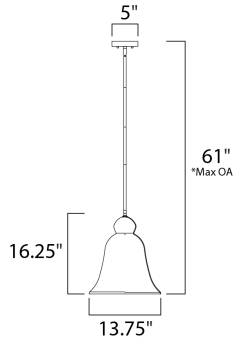

PRODUCT DESCRIPTION

*max overall height

MEASUREMENTS

DIMENSION : 13.75" L x 13.75" W x 16.25" H
 MAX OAH : 61" OAH
 CANOPY : 5" W x 1" H x 5" L
 HANGING WEIGHT : 7.94 lb

LAMPING

INPUT VOLTAGE : 120V
 BULB : 1 x 60W Incandescent E26 Medium , 60W Total
 BULB INCLUDED : (Not Included)
 DIMMABLE : Yes