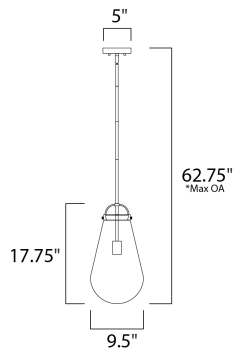

**PRODUCT DESCRIPTION**

\*max overall height

**MEASUREMENTS**

- DIMENSION : 9.5" L x 9.5" W x 17.75" H
- MAX OAH : 62.75" OAH
- CANOPY : 5" W x 1" H x 5" L
- HANGING WEIGHT : 4.07 lb

**LAMPING**

- INPUT VOLTAGE : 120V
- BULB : 1 x 40W Incandescent E26 Medium , 40W Total
- BULB INCLUDED : (Not Included)
- DIMMABLE : Yes