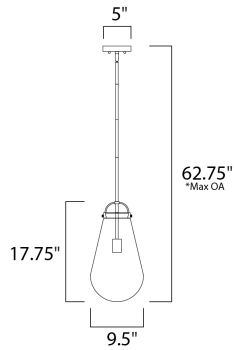

PRODUCT DESCRIPTION

*max overall height

MEASUREMENTS

- DIMENSION : 9.5" L x 9.5" W x 17.75" H
- MAX OAH : 62.75" OAH
- CANOPY : 5" W x 1" H x 5" L
- HANGING WEIGHT : 4.07 lb

LAMPING

- INPUT VOLTAGE : 120V
- BULB : 1 x 40W Incandescent E26 Medium , 40W Total
- BULB INCLUDED : (Not Included)
- DIMMABLE : Yes

FINISHES OPTION

-  Satin Nickel (SN)

GLASS

Clear CL

MATERIAL

Steel, Glass

RATINGS

cETLus
Dry Location