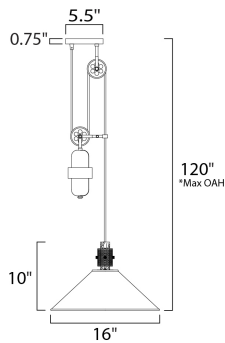

PRODUCT DESCRIPTION

*max overall height

MEASUREMENTS

DIMENSION : 16" L x 16" W x 10" H
 MAX OAH : 120" OAH
 CANOPY : 5.5" W x 0.75" H x 5.5" L
 HANGING WEIGHT : 8.14 lb

LAMPING

INPUT VOLTAGE : 120V
 BULB : 1 x 60W Incandescent E26 Medium , 60W Total
 BULB INCLUDED : (Not Included)
 DIMMABLE :

FINISHES OPTION

Oil Rubbed Bronze / Weathered Wood (OIWWD)

MATERIAL

Steel, Wood

RATINGS

cULus
 Dry Location

ADDITIONAL

ADJUSTABLE
 SLOPE: 70
 OPERATING TEMPERATURE:
 -20°C (-4°F), 40°C (104°F)