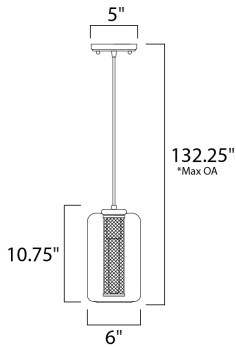

PRODUCT DESCRIPTION

*max overall height

MEASUREMENTS

DIMENSION : 6" L x 6" W x 10.75" H
 MAX OAH : 132.25" OAH
 CANOPY : 5" W x 0.75" H x 5" L
 HANGING WEIGHT : 3.52 lb

LAMPING

INPUT VOLTAGE : 120V
 BULB : 1 x 60W Incandescent E26 Medium , 60W Total
 BULB INCLUDED : (Not Included)
 DIMMABLE : Yes

FINISHES OPTION

 Black / Satin Brass (BKSBR)

GLASS

Clear CL

MATERIAL

Steel, Glass

RATINGS

cULus
 Dry Location