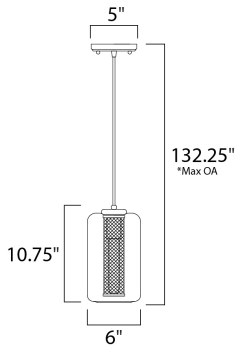

PRODUCT DESCRIPTION

*max overall height

MEASUREMENTS

- DIMENSION : 6" L x 6" W x 10.75" H
- MAX OAH : 132.25" OAH
- CANOPY : 5" W x 0.75" H x 5" L
- HANGING WEIGHT : 3.52 lb

LAMPING

- INPUT VOLTAGE : 120V
- BULB : 1 x 60W Incandescent E26 Medium , 60W Total
- BULB INCLUDED : (Not Included)
- DIMMABLE : Yes

FINISHES OPTION

- Black / Satin Brass (BKSBR)

GLASS

- Clear CL

MATERIAL

- Steel, Glass

RATINGS

- cULus
- Dry Location