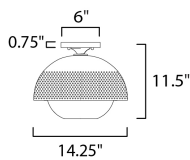

**MEASUREMENTS**

DIMENSION : 14.25" L x 14.25" W x 11.5" H  
 CANOPY : 6" W x 0.75" H x 6" L  
 HANGING WEIGHT : 5.06 lb

**LAMPING**

INPUT VOLTAGE : 120V  
 BULB : 1 x 60W Incandescent E26 Medium , 60W Total  
 BULB INCLUDED : (Not Included)  
 DIMMABLE : Y