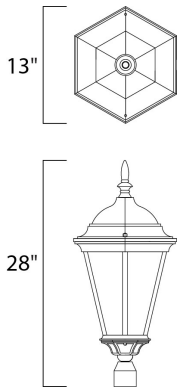

**PRODUCT DESCRIPTION**

Westlake is a transitional style from Maxim Lighting International in Black, Rust Patina, Empire Bronze, or White finish.

**MEASUREMENTS**

DIMENSION : 13" L x 13" W x 28" H  
 HANGING WEIGHT : 7.6 lb