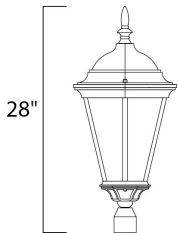

PRODUCT DESCRIPTION

Westlake is a transitional style from Maxim Lighting International in Black, Rust Patina, Empire Bronze, or White finish.

MEASUREMENTS

DIMENSION : 13" L x 13" W x 28" H
 HANGING WEIGHT : 7.6 lb