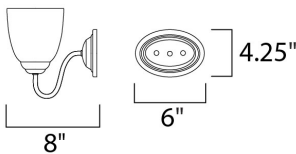

**MEASUREMENTS**

DIMENSION : 29.75" W x 8" H x 8" Ext  
 BACK PLATE : 4.25" W x 6" H x 4.25" HCO  
 HANGING WEIGHT : 5.6 lb

**LAMPING**

INPUT VOLTAGE : 120V  
 BULB : 4 x 60W Incandescent E26 Medium , 240W Total  
 BULB INCLUDED : (Not Included)  
 DIMMABLE : Yes