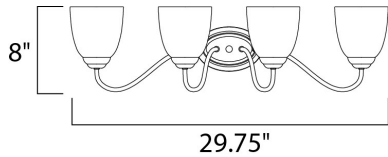

MEASUREMENTS

DIMENSION : 29.75" W x 8" H x 8" Ext
 BACK PLATE : 4.25" W x 6" H x 4.25" HCO
 HANGING WEIGHT : 5.6 lb

LAMPING

INPUT VOLTAGE : 120V
 BULB : 4 x 60W Incandescent E26 Medium , 240W Total
 BULB INCLUDED : (Not Included)
 DIMMABLE : Yes