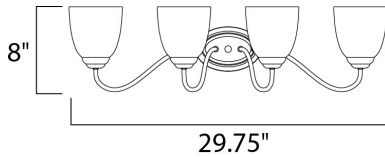

**MEASUREMENTS**

DIMENSION : 29.75" W x 8" H x 8" Ext  
 BACK PLATE : 4.25" W x 6" H x 4.25" HCO  
 HANGING WEIGHT : 5.6 lb

**LAMPING**

INPUT VOLTAGE : 120V  
 BULB : 4 x 60W Incandescent E26 Medium , 240W Total  
 BULB INCLUDED : (Not Included)  
 DIMMABLE : Yes