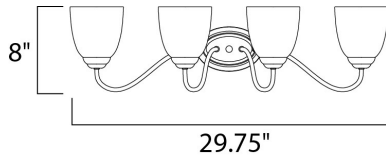

**MEASUREMENTS**

DIMENSION : 29.75" W x 8" H x 8" Ext  
 BACK PLATE : 4.25" W x 6" H x 4.25" HCO  
 HANGING WEIGHT : 5.6 lb

**LAMPING**

INPUT VOLTAGE : 120V  
 BULB : 4 x 60W Incandescent E26 Medium , 240W Total  
 BULB INCLUDED : (Not Included)  
 DIMMABLE : Yes