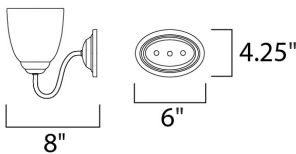

MEASUREMENTS

DIMENSION : 29.75" W x 8" H x 8" Ext
 BACK PLATE : 4.25" W x 6" H x 4.25" HCO
 HANGING WEIGHT : 5.6 lb

LAMPING

INPUT VOLTAGE : 120V
 BULB : 4 x 60W Incandescent E26 Medium , 240W Total
 BULB INCLUDED : (Not Included)
 DIMMABLE : Yes