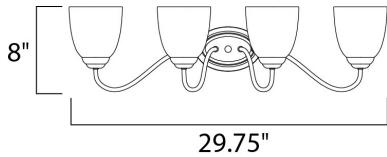

MEASUREMENTS

DIMENSION : 29.75" W x 8" H x 8" Ext
 BACK PLATE : 4.25" W x 6" H x 4.25" HCO
 HANGING WEIGHT : 5.6 lb

LAMPING

INPUT VOLTAGE : 120V
 BULB : 4 x 60W Incandescent E26 Medium , 240W Total
 BULB INCLUDED : (Not Included)
 DIMMABLE : Yes