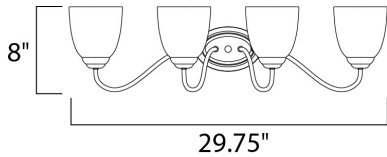

**MEASUREMENTS**

DIMENSION : 29.75" W x 8" H x 8" Ext  
 BACK PLATE : 4.25" W x 6" H x 4.25" HCO  
 HANGING WEIGHT : 5.6 lb

**LAMPING**

INPUT VOLTAGE : 120V  
 BULB : 4 x 60W Incandescent E26 Medium , 240W Total  
 BULB INCLUDED : (Not Included)  
 DIMMABLE : Yes