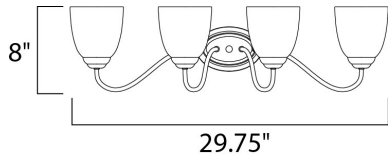

**MEASUREMENTS**

DIMENSION : 29.75" W x 8" H x 8" Ext  
 BACK PLATE : 4.25" W x 6" H x 4.25" HCO  
 HANGING WEIGHT : 5.6 lb

**LAMPING**

INPUT VOLTAGE : 120V  
 BULB : 4 x 60W Incandescent E26 Medium , 240W Total  
 BULB INCLUDED : (Not Included)  
 DIMMABLE : Yes