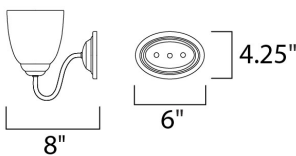

MEASUREMENTS

DIMENSION : 29.75" W x 8" H x 8" Ext
 BACK PLATE : 4.25" W x 6" H x 4.25" HCO
 HANGING WEIGHT : 5.6 lb

LAMPING

INPUT VOLTAGE : 120V
 BULB : 4 x 60W Incandescent E26 Medium , 240W Total
 BULB INCLUDED : (Not Included)
 DIMMABLE : Yes