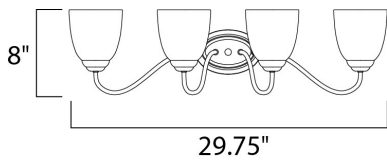

MEASUREMENTS

DIMENSION : 29.75" W x 8" H x 8" Ext
 BACK PLATE : 4.25" W x 6" H x 4.25" HCO
 HANGING WEIGHT : 5.6 lb

LAMPING

INPUT VOLTAGE : 120V
 BULB : 4 x 60W Incandescent E26 Medium , 240W Total
 BULB INCLUDED : (Not Included)
 DIMMABLE : Yes