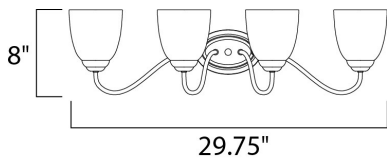

MEASUREMENTS

DIMENSION : 29.75" W x 8" H x 8" Ext
 BACK PLATE : 4.25" W x 6" H x 4.25" HCO
 HANGING WEIGHT : 5.6 lb

LAMPING

INPUT VOLTAGE : 120V
 BULB : 4 x 60W Incandescent E26 Medium , 240W Total
 BULB INCLUDED : (Not Included)
 DIMMABLE : Yes