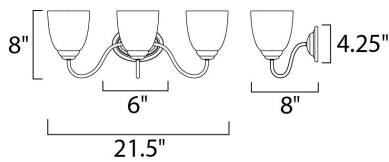

**MEASUREMENTS**

DIMENSION : 21.5" W x 8" H x 8" Ext  
 BACK PLATE : 4.25" W x 6" H x 4.25" HCO  
 HANGING WEIGHT : 4.18 lb

**LAMPING**

INPUT VOLTAGE : 120V  
 BULB : 3 x 60W Incandescent E26 Medium , 180W Total  
 BULB INCLUDED : (Not Included)  
 DIMMABLE : Yes