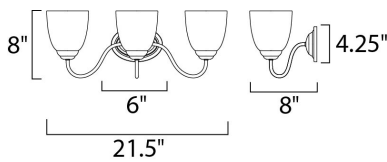

MEASUREMENTS

DIMENSION : 21.5" W x 8" H x 8" Ext
 BACK PLATE : 4.25" W x 6" H x 4.25" HCO
 HANGING WEIGHT : 4.18 lb

LAMPING

INPUT VOLTAGE : 120V
 BULB : 3 x 60W Incandescent E26 Medium , 180W Total
 BULB INCLUDED : (Not Included)
 DIMMABLE : Yes