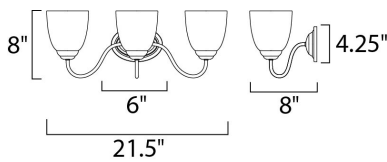

**MEASUREMENTS**

DIMENSION : 21.5" W x 8" H x 8" Ext  
 BACK PLATE : 4.25" W x 6" H x 4.25" HCO  
 HANGING WEIGHT : 4.18 lb

**LAMPING**

INPUT VOLTAGE : 120V  
 BULB : 3 x 60W Incandescent E26 Medium , 180W Total  
 BULB INCLUDED : (Not Included)  
 DIMMABLE : Yes