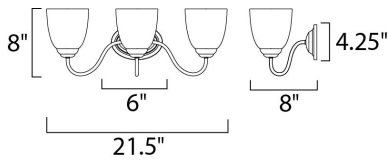

MEASUREMENTS

DIMENSION : 21.5" W x 8" H x 8" Ext
 BACK PLATE : 4.25" W x 6" H x 4.25" HCO
 HANGING WEIGHT : 4.18 lb

LAMPING

INPUT VOLTAGE : 120V
 BULB : 3 x 60W Incandescent E26 Medium , 180W Total
 BULB INCLUDED : (Not Included)
 DIMMABLE : Yes