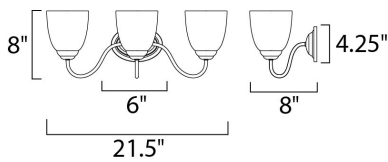

**MEASUREMENTS**

DIMENSION : 21.5" W x 8" H x 8" Ext  
 BACK PLATE : 4.25" W x 6" H x 4.25" HCO  
 HANGING WEIGHT : 4.18 lb

**LAMPING**

INPUT VOLTAGE : 120V  
 BULB : 3 x 60W Incandescent E26 Medium , 180W Total  
 BULB INCLUDED : (Not Included)  
 DIMMABLE : Yes