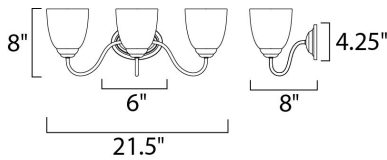

**MEASUREMENTS**

DIMENSION : 21.5" W x 8" H x 8" Ext  
 BACK PLATE : 4.25" W x 6" H x 4.25" HCO  
 HANGING WEIGHT : 4.18 lb

**LAMPING**

INPUT VOLTAGE : 120V  
 BULB : 3 x 60W Incandescent E26 Medium , 180W Total  
 BULB INCLUDED : (Not Included)  
 DIMMABLE : Yes