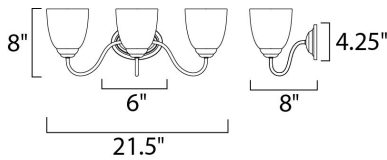

MEASUREMENTS

DIMENSION : 21.5" W x 8" H x 8" Ext
 BACK PLATE : 4.25" W x 6" H x 4.25" HCO
 HANGING WEIGHT : 4.18 lb

LAMPING

INPUT VOLTAGE : 120V
 BULB : 3 x 60W Incandescent E26 Medium , 180W Total
 BULB INCLUDED : (Not Included)
 DIMMABLE : Yes