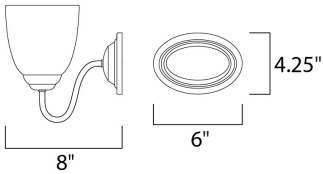

MEASUREMENTS

DIMENSION : 13.25" W x 8" H x 8" Ext
 BACK PLATE : 4.25" W x 6" H x 4.25" HCO
 HANGING WEIGHT : 2.86 lb

LAMPING

INPUT VOLTAGE : 120V
 BULB : 2 x 60W Incandescent E26 Medium , 120W Total
 BULB INCLUDED : (Not Included)
 DIMMABLE : Yes