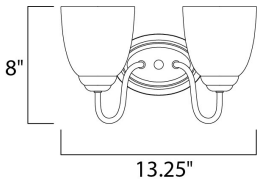

MEASUREMENTS

DIMENSION : 13.25" W x 8" H x 8" Ext
 BACK PLATE : 4.25" W x 6" H x 4.25" HCO
 HANGING WEIGHT : 2.86 lb

LAMPING

INPUT VOLTAGE : 120V
 BULB : 2 x 60W Incandescent E26 Medium , 120W Total
 BULB INCLUDED : (Not Included)
 DIMMABLE : Yes