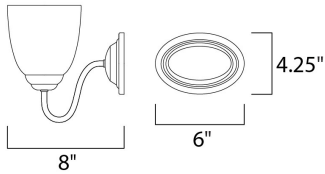

**MEASUREMENTS**

DIMENSION : 13.25" W x 8" H x 8" Ext  
 BACK PLATE : 4.25" W x 6" H x 4.25" HCO  
 HANGING WEIGHT : 2.86 lb

**LAMPING**

INPUT VOLTAGE : 120V  
 BULB : 2 x 60W Incandescent E26 Medium , 120W Total  
 BULB INCLUDED : (Not Included)  
 DIMMABLE : Yes