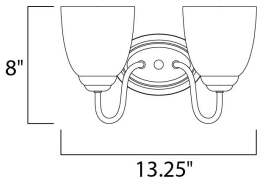

**MEASUREMENTS**

DIMENSION : 13.25" W x 8" H x 8" Ext  
 BACK PLATE : 4.25" W x 6" H x 4.25" HCO  
 HANGING WEIGHT : 2.86 lb

**LAMPING**

INPUT VOLTAGE : 120V  
 BULB : 2 x 60W Incandescent E26 Medium , 120W Total  
 BULB INCLUDED : (Not Included)  
 DIMMABLE : Yes