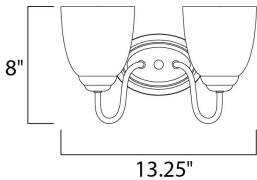

**MEASUREMENTS**

DIMENSION : 13.25" W x 8" H x 8" Ext  
 BACK PLATE : 4.25" W x 6" H x 4.25" HCO  
 HANGING WEIGHT : 2.86 lb

**LAMPING**

INPUT VOLTAGE : 120V  
 BULB : 2 x 60W Incandescent E26 Medium , 120W Total  
 BULB INCLUDED : (Not Included)  
 DIMMABLE : Yes