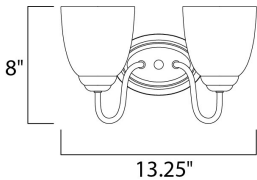

MEASUREMENTS

DIMENSION : 13.25" W x 8" H x 8" Ext
 BACK PLATE : 4.25" W x 6" H x 4.25" HCO
 HANGING WEIGHT : 2.86 lb

LAMPING

INPUT VOLTAGE : 120V
 BULB : 2 x 60W Incandescent E26 Medium , 120W Total
 BULB INCLUDED : (Not Included)
 DIMMABLE : Yes