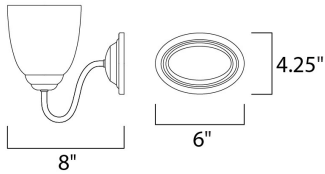

MEASUREMENTS

DIMENSION : 13.25" W x 8" H x 8" Ext
 BACK PLATE : 4.25" W x 6" H x 4.25" HCO
 HANGING WEIGHT : 2.86 lb

LAMPING

INPUT VOLTAGE : 120V
 BULB : 2 x 60W Incandescent E26 Medium , 120W Total
 BULB INCLUDED : (Not Included)
 DIMMABLE : Yes