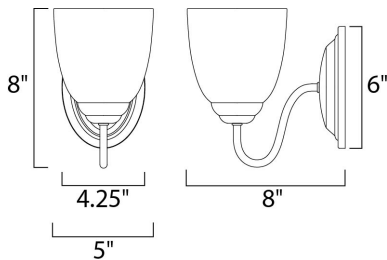

**MEASUREMENTS**

- DIMENSION : 5" W x 8" H x 8" Ext
- BACK PLATE : 4.25" W x 6" H x 4.25" HCO
- HANGING WEIGHT : 1.54 lb

**LAMPING**

- INPUT VOLTAGE : 120V
- BULB : 1 x 60W Incandescent E26 Medium , 60W Total
- BULB INCLUDED : (Not Included)
- DIMMABLE : Yes