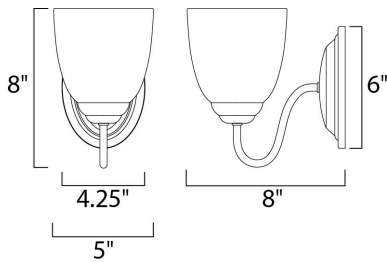

MEASUREMENTS

DIMENSION : 5" W x 8" H x 8" Ext
 BACK PLATE : 4.25" W x 6" H x 4.25" HCO
 HANGING WEIGHT : 1.54 lb

LAMPING

INPUT VOLTAGE : 120V
 BULB : 1 x 60W Incandescent E26 Medium , 60W Total
 BULB INCLUDED : (Not Included)
 DIMMABLE : Yes