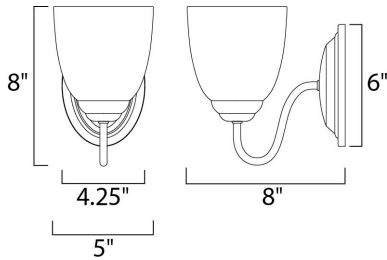

MEASUREMENTS

DIMENSION : 5" W x 8" H x 8" Ext
 BACK PLATE : 4.25" W x 6" H x 4.25" HCO
 HANGING WEIGHT : 1.54 lb

LAMPING

INPUT VOLTAGE : 120V
 BULB : 1 x 60W Incandescent E26 Medium , 60W Total
 BULB INCLUDED : (Not Included)
 DIMMABLE : Yes