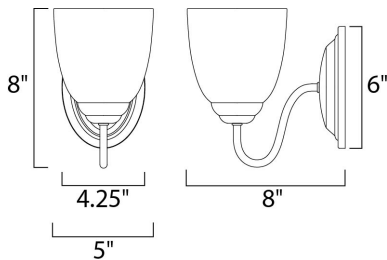

**MEASUREMENTS**

DIMENSION : 5" W x 8" H x 8" Ext  
 BACK PLATE : 4.25" W x 6" H x 4.25" HCO  
 HANGING WEIGHT : 1.54 lb

**LAMPING**

INPUT VOLTAGE : 120V  
 BULB : 1 x 60W Incandescent E26 Medium , 60W Total  
 BULB INCLUDED : (Not Included)  
 DIMMABLE : Yes