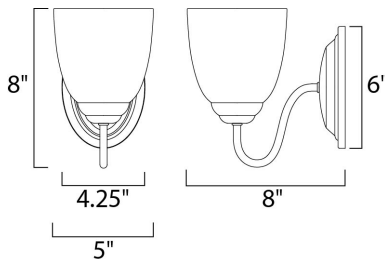

MEASUREMENTS

DIMENSION : 5" W x 8" H x 8" Ext
 BACK PLATE : 4.25" W x 6" H x 4.25" HCO
 HANGING WEIGHT : 1.54 lb

LAMPING

INPUT VOLTAGE : 120V
 BULB : 1 x 60W Incandescent E26 Medium , 60W Total
 BULB INCLUDED : (Not Included)
 DIMMABLE : Yes