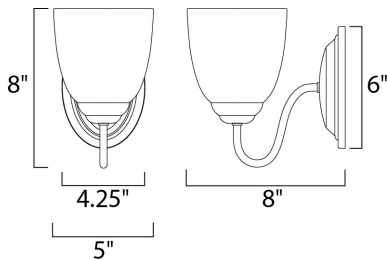

MEASUREMENTS

DIMENSION : 5" W x 8" H x 8" Ext
 BACK PLATE : 4.25" W x 6" H x 4.25" HCO
 HANGING WEIGHT : 1.54 lb

LAMPING

INPUT VOLTAGE : 120V
 BULB : 1 x 60W Incandescent E26 Medium , 60W Total
 BULB INCLUDED : (Not Included)
 DIMMABLE : Yes