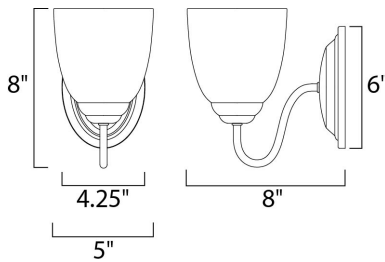

MEASUREMENTS

DIMENSION : 5" W x 8" H x 8" Ext
 BACK PLATE : 4.25" W x 6" H x 4.25" HCO
 HANGING WEIGHT : 1.54 lb

LAMPING

INPUT VOLTAGE : 120V
 BULB : 1 x 60W Incandescent E26 Medium , 60W Total
 BULB INCLUDED : (Not Included)
 DIMMABLE : Yes