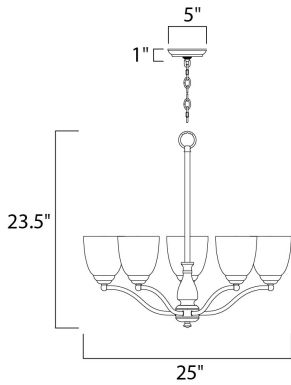

PRODUCT DESCRIPTION

A transitional look that works in a broad range of interiors featuring metal frames finished in either Oiled Rubbed Bronze for the traditional home or Satin Nickel for a more contemporary look. Simple Frost glass shades compliment the overall design.

MEASUREMENTS

DIMENSION : 25" L x 25" W x 23.5" H
 HANGING WEIGHT : 10 lb

LAMPING

INPUT VOLTAGE : 120V
 BULB : 5 x 60W Incandescent E26 Medium , 300W Total
 BULB INCLUDED : (Not Included)
 DIMMABLE : Yes

FINISHES OPTION

-  Black (BK)
-  Oil Rubbed Bronze (OI)
-  Satin Nickel (SN)

GLASS

Frosted FT

MATERIAL

Steel, Glass

RATINGS

cULus
 Dry Location

ADDITIONAL