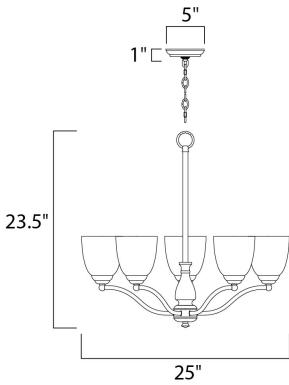

**MEASUREMENTS**

DIMENSION : 25" L x 25" W x 23.5" H  
 HANGING WEIGHT : 10 lb

**LAMPING**

INPUT VOLTAGE : 120V  
 BULB : 5 x 60W Incandescent E26 Medium , 300W Total  
 BULB INCLUDED : (Not Included)  
 DIMMABLE : Yes