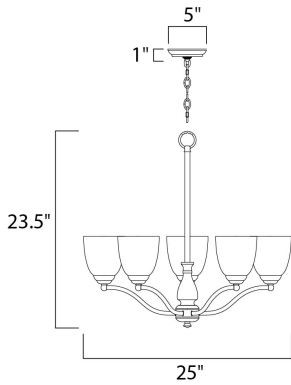

**MEASUREMENTS**

DIMENSION : 25" L x 25" W x 23.5" H  
 HANGING WEIGHT : 10 lb

**LAMPING**

INPUT VOLTAGE : 120V  
 BULB : 5 x 60W Incandescent E26 Medium , 300W Total  
 BULB INCLUDED : (Not Included)  
 DIMMABLE : Yes