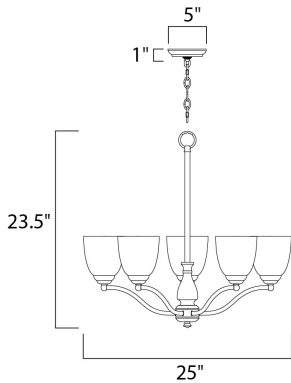

**MEASUREMENTS**

DIMENSION : 25" L x 25" W x 23.5" H  
 HANGING WEIGHT : 10 lb

**LAMPING**

INPUT VOLTAGE : 120V  
 BULB : 5 x 60W Incandescent E26 Medium , 300W Total  
 BULB INCLUDED : (Not Included)  
 DIMMABLE : Yes