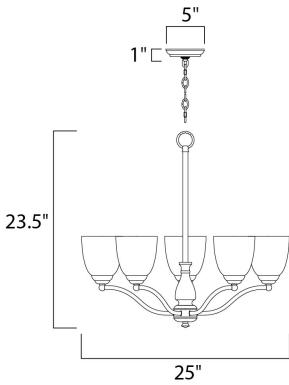

PRODUCT DESCRIPTION

A transitional look that works in a broad range of interiors featuring metal frames finished in either Oiled Rubbed Bronze for the traditional home or Satin Nickel for a more contemporary look. Simple Frost glass shades compliment the overall design.

MEASUREMENTS

DIMENSION : 25" L x 25" W x 23.5" H
 HANGING WEIGHT : 10 lb

LAMPING

INPUT VOLTAGE : 120V
 BULB : 5 x 60W Incandescent E26 Medium , 300W Total
 BULB INCLUDED : (Not Included)
 DIMMABLE : Yes

FINISHES OPTION

-  Black (BK)
-  Oil Rubbed Bronze (OI)
-  Satin Nickel (SN)

GLASS

Frosted FT

MATERIAL

Steel, Glass

RATINGS

cULus
 Dry Location

ADDITIONAL