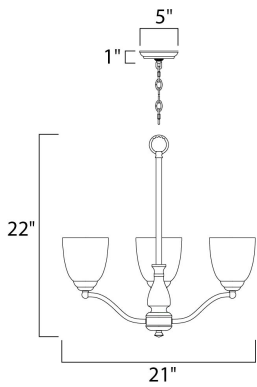

**MEASUREMENTS**

DIMENSION : 21" L x 21" W x 22" H  
 CANOPY : 4.75" W x 1" H x 4.75" L  
 HANGING WEIGHT : 6.8 lb

**LAMPING**

INPUT VOLTAGE : 120V  
 BULB : 3 x 60W Incandescent E26 Medium , 180W Total  
 BULB INCLUDED : (Not Included)  
 DIMMABLE : Yes