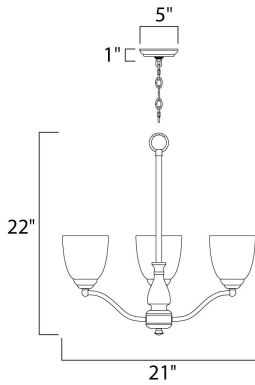

MEASUREMENTS

DIMENSION : 21" L x 21" W x 22" H
 CANOPY : 4.75" W x 1" H x 4.75" L
 HANGING WEIGHT : 6.8 lb

LAMPING

INPUT VOLTAGE : 120V
 BULB : 3 x 60W Incandescent E26 Medium , 180W Total
 BULB INCLUDED : (Not Included)
 DIMMABLE : Yes