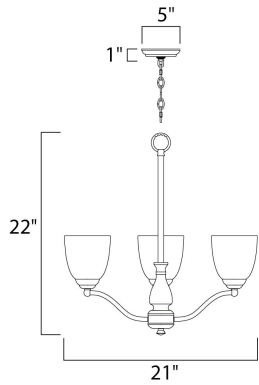

**MEASUREMENTS**

DIMENSION : 21" L x 21" W x 22" H  
 CANOPY : 4.75" W x 1" H x 4.75" L  
 HANGING WEIGHT : 6.8 lb

**LAMPING**

INPUT VOLTAGE : 120V  
 BULB : 3 x 60W Incandescent E26 Medium , 180W Total  
 BULB INCLUDED : (Not Included)  
 DIMMABLE : Yes