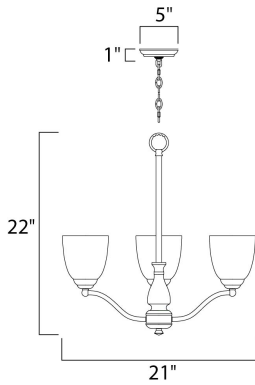

**MEASUREMENTS**

DIMENSION : 21" L x 21" W x 22" H  
 CANOPY : 4.75" W x 1" H x 4.75" L  
 HANGING WEIGHT : 6.8 lb

**LAMPING**

INPUT VOLTAGE : 120V  
 BULB : 3 x 60W Incandescent E26 Medium , 180W Total  
 BULB INCLUDED : (Not Included)  
 DIMMABLE : Yes