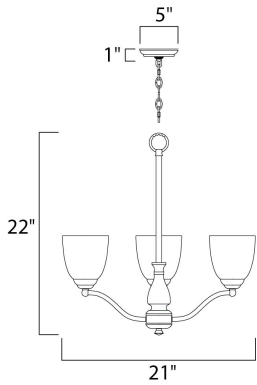

**MEASUREMENTS**

DIMENSION : 21" L x 21" W x 22" H  
 CANOPY : 4.75" W x 1" H x 4.75" L  
 HANGING WEIGHT : 6.8 lb

**LAMPING**

INPUT VOLTAGE : 120V  
 BULB : 3 x 60W Incandescent E26 Medium , 180W Total  
 BULB INCLUDED : (Not Included)  
 DIMMABLE : Yes