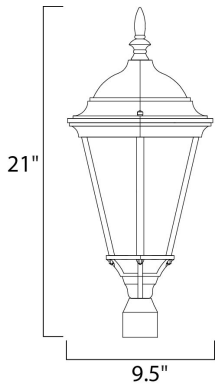

**PRODUCT DESCRIPTION**

Westlake is a transitional style from Maxim Lighting International in Black, Rust Patina, Empire Bronze, or White finish.

**MEASUREMENTS**

DIMENSION : 9.5" L x 9.5" W x 21" H  
 HANGING WEIGHT : 4.2 lb