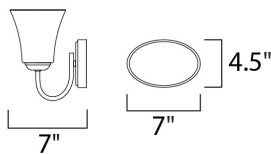

MEASUREMENTS

DIMENSION : 28" W x 8.5" H x 7" Ext
 BACK PLATE : 7" W x 4.5" H x 5" HCO
 HANGING WEIGHT : 4.95 lb

LAMPING

INPUT VOLTAGE : 120V
 BULB : 4 x 60W Incandescent E26 Medium , 240W Total
 BULB INCLUDED : (Not Included)
 DIMMABLE : Yes