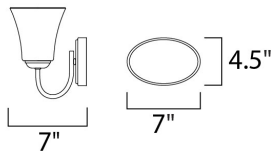

**MEASUREMENTS**

DIMENSION : 28" W x 8.5" H x 7" Ext  
 BACK PLATE : 7" W x 4.5" H x 5" HCO  
 HANGING WEIGHT : 4.95 lb

**LAMPING**

INPUT VOLTAGE : 120V  
 BULB : 4 x 60W Incandescent E26 Medium , 240W Total  
 BULB INCLUDED : (Not Included)  
 DIMMABLE : Yes