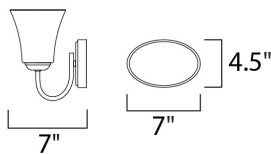

**MEASUREMENTS**

DIMENSION : 28" W x 8.5" H x 7" Ext  
 BACK PLATE : 7" W x 4.5" H x 5" HCO  
 HANGING WEIGHT : 4.95 lb

**LAMPING**

INPUT VOLTAGE : 120V  
 BULB : 4 x 60W Incandescent E26 Medium , 240W Total  
 BULB INCLUDED : (Not Included)  
 DIMMABLE : Yes