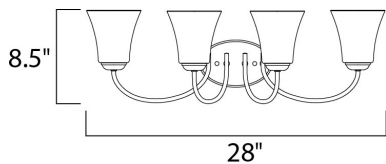

MEASUREMENTS

DIMENSION : 28" W x 8.5" H x 7" Ext
 BACK PLATE : 7" W x 4.5" H x 5" HCO
 HANGING WEIGHT : 4.95 lb

LAMPING

INPUT VOLTAGE : 120V
 BULB : 4 x 60W Incandescent E26 Medium , 240W Total
 BULB INCLUDED : (Not Included)
 DIMMABLE : Yes