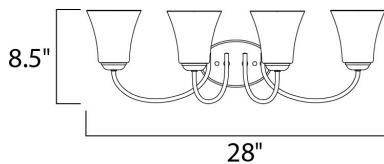

**MEASUREMENTS**

DIMENSION : 28" W x 8.5" H x 7" Ext  
 BACK PLATE : 7" W x 4.5" H x 5" HCO  
 HANGING WEIGHT : 4.95 lb

**LAMPING**

INPUT VOLTAGE : 120V  
 BULB : 4 x 60W Incandescent E26 Medium , 240W Total  
 BULB INCLUDED : (Not Included)  
 DIMMABLE : Yes