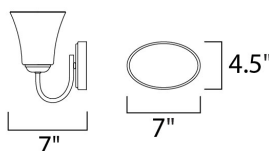

MEASUREMENTS

DIMENSION : 28" W x 8.5" H x 7" Ext
 BACK PLATE : 7" W x 4.5" H x 5" HCO
 HANGING WEIGHT : 4.95 lb

LAMPING

INPUT VOLTAGE : 120V
 BULB : 4 x 60W Incandescent E26 Medium , 240W Total
 BULB INCLUDED : (Not Included)
 DIMMABLE : Yes