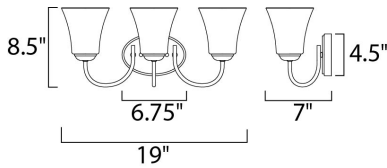

**MEASUREMENTS**

- DIMENSION : 19" W x 8.5" H x 7" Ext
- BACK PLATE : 6.75" W x 4.5" H x 5" HCO
- HANGING WEIGHT : 3.74 lb

**LAMPING**

- INPUT VOLTAGE : 120V
- BULB : 3 x 60W Incandescent E26 Medium , 180W Total
- BULB INCLUDED : (Not Included)
- DIMMABLE : Yes