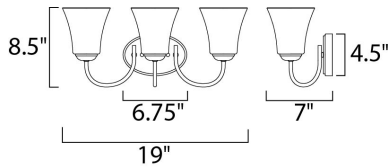

**MEASUREMENTS**

- DIMENSION : 19" W x 8.5" H x 7" Ext
- BACK PLATE : 6.75" W x 4.5" H x 5" HCO
- HANGING WEIGHT : 3.74 lb

**LAMPING**

- INPUT VOLTAGE : 120V
- BULB : 3 x 60W Incandescent E26 Medium , 180W Total
- BULB INCLUDED : (Not Included)
- DIMMABLE : Yes