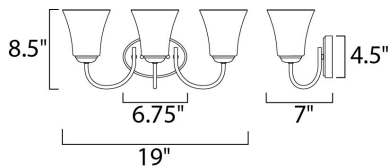

MEASUREMENTS

- DIMENSION : 19" W x 8.5" H x 7" Ext
- BACK PLATE : 6.75" W x 4.5" H x 5" HCO
- HANGING WEIGHT : 3.74 lb

LAMPING

- INPUT VOLTAGE : 120V
- BULB : 3 x 60W Incandescent E26 Medium , 180W Total
- BULB INCLUDED : (Not Included)
- DIMMABLE : Yes