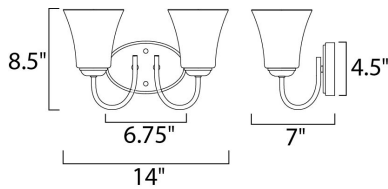

MEASUREMENTS

DIMENSION : 14" W x 8.5" H x 7" Ext
 BACK PLATE : 6.75" W x 4.5" H x 5" HCO
 HANGING WEIGHT : 2.6 lb

LAMPING

INPUT VOLTAGE : 120V
 BULB : 2 x 60W Incandescent E26 Medium , 120W Total
 BULB INCLUDED : (Not Included)
 DIMMABLE : Yes