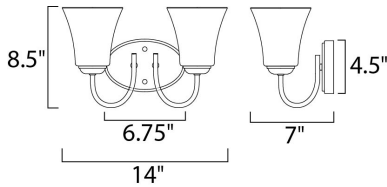

MEASUREMENTS

- DIMENSION : 14" W x 8.5" H x 7" Ext
- BACK PLATE : 6.75" W x 4.5" H x 5" HCO
- HANGING WEIGHT : 2.6 lb

LAMPING

- INPUT VOLTAGE : 120V
- BULB : 2 x 60W Incandescent E26 Medium , 120W Total
- BULB INCLUDED : (Not Included)
- DIMMABLE : Yes