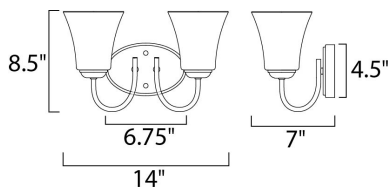

**MEASUREMENTS**

- DIMENSION : 14" W x 8.5" H x 7" Ext
- BACK PLATE : 6.75" W x 4.5" H x 5" HCO
- HANGING WEIGHT : 2.6 lb

**LAMPING**

- INPUT VOLTAGE : 120V
- BULB : 2 x 60W Incandescent E26 Medium , 120W Total
- BULB INCLUDED : (Not Included)
- DIMMABLE : Yes