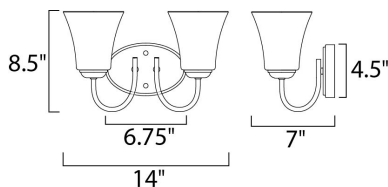

**MEASUREMENTS**

DIMENSION : 14" W x 8.5" H x 7" Ext  
 BACK PLATE : 6.75" W x 4.5" H x 5" HCO  
 HANGING WEIGHT : 2.6 lb

**LAMPING**

INPUT VOLTAGE : 120V  
 BULB : 2 x 60W Incandescent E26 Medium , 120W Total  
 BULB INCLUDED : (Not Included)  
 DIMMABLE : Yes