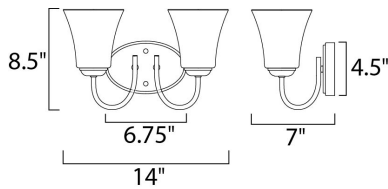

**MEASUREMENTS**

DIMENSION : 14" W x 8.5" H x 7" Ext  
 BACK PLATE : 6.75" W x 4.5" H x 5" HCO  
 HANGING WEIGHT : 2.6 lb

**LAMPING**

INPUT VOLTAGE : 120V  
 BULB : 2 x 60W Incandescent E26 Medium , 120W Total  
 BULB INCLUDED : (Not Included)  
 DIMMABLE : Yes