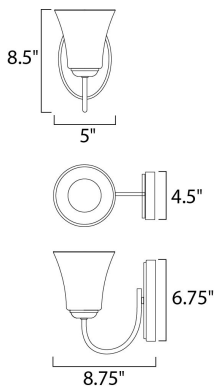

PRODUCT DESCRIPTION

Modern style at a competitive price will make this collection the next builder standard. Tall profile Frost glass shades adorn a minimalistic frame in your choice of Satin Nickel or Oil Rubbed Bronze.

MEASUREMENTS

DIMENSION : 5" W x 8.5" H x 8.75" Ext
 BACK PLATE : 4.5" W x 6.75" H x 4" HCO
 HANGING WEIGHT : 1.5 lb

LAMPING

INPUT VOLTAGE : 120V
 BULB : 1 x 60W Incandescent E26 Medium , 60W Total
 BULB INCLUDED : (Not Included)
 DIMMABLE : Yes