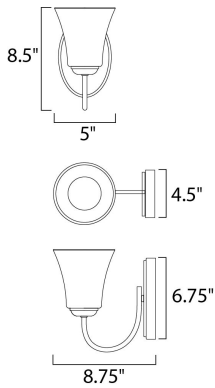

**MEASUREMENTS**

DIMENSION : 5" W x 8.5" H x 8.75" Ext  
 BACK PLATE : 4.5" W x 6.75" H x 4" HCO  
 HANGING WEIGHT : 1.5 lb

**LAMPING**

INPUT VOLTAGE : 120V  
 BULB : 1 x 60W Incandescent E26 Medium , 60W Total  
 BULB INCLUDED : (Not Included)  
 DIMMABLE : Yes