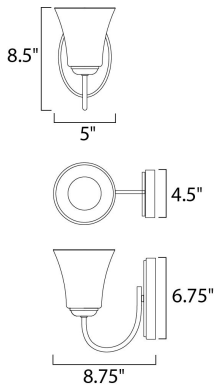

MEASUREMENTS

DIMENSION : 5" W x 8.5" H x 8.75" Ext
 BACK PLATE : 4.5" W x 6.75" H x 4" HCO
 HANGING WEIGHT : 1.5 lb

LAMPING

INPUT VOLTAGE : 120V
 BULB : 1 x 60W Incandescent E26 Medium , 60W Total
 BULB INCLUDED : (Not Included)
 DIMMABLE : Yes