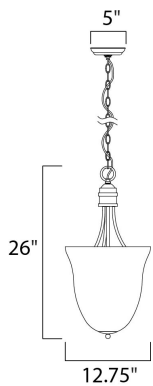

MEASUREMENTS

DIMENSION : 12.75" L x 12.75" W x 26" H
 HANGING WEIGHT : 6.16 lb

LAMPING

INPUT VOLTAGE : 120V
 BULB : 3 x 60W Incandescent E12 Candelabra , 180W Total
 BULB INCLUDED : (Not Included)
 DIMMABLE : Yes