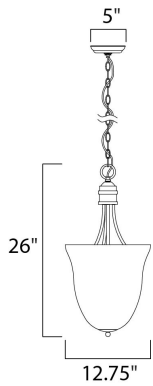

MEASUREMENTS

DIMENSION : 12.75" L x 12.75" W x 26" H
 HANGING WEIGHT : 6.16 lb

LAMPING

INPUT VOLTAGE : 120V
 BULB : 3 x 60W Incandescent E12 Candelabra , 180W Total
 BULB INCLUDED : (Not Included)
 DIMMABLE : Yes