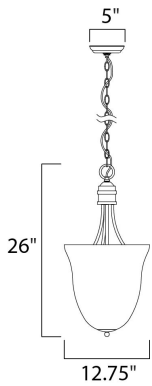

MEASUREMENTS

DIMENSION : 12.75" L x 12.75" W x 26" H

HANGING WEIGHT : 6.16 lb

LAMPING

INPUT VOLTAGE : 120V

BULB : 3 x 60W Incandescent E12 Candelabra , 180W Total

BULB INCLUDED : (Not Included)

DIMMABLE : Yes