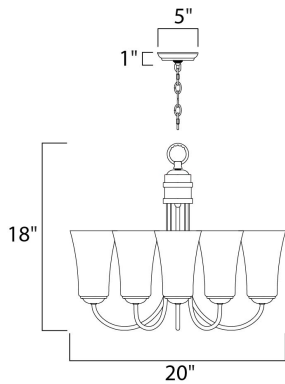

MEASUREMENTS

DIMENSION : 20" L x 20" W x 18" H
 CANOPY : 4.93" W x 1" H x 4.93" L
 HANGING WEIGHT : 8.4 lb

LAMPING

INPUT VOLTAGE : 120V
 BULB : 5 x 60W Incandescent E26 Medium , 300W Total
 BULB INCLUDED : (Not Included)
 DIMMABLE : Yes