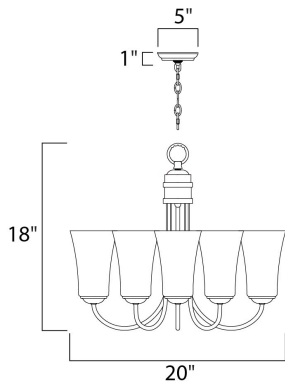

**MEASUREMENTS**

DIMENSION : 20" L x 20" W x 18" H  
 CANOPY : 4.93" W x 1" H x 4.93" L  
 HANGING WEIGHT : 8.4 lb

**LAMPING**

INPUT VOLTAGE : 120V  
 BULB : 5 x 60W Incandescent E26 Medium , 300W Total  
 BULB INCLUDED : (Not Included)  
 DIMMABLE : Yes