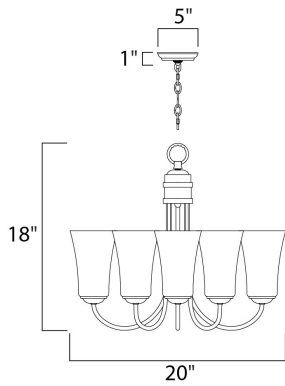

**MEASUREMENTS**

DIMENSION : 20" L x 20" W x 18" H  
 CANOPY : 4.93" W x 1" H x 4.93" L  
 HANGING WEIGHT : 8.4 lb

**LAMPING**

INPUT VOLTAGE : 120V  
 BULB : 5 x 60W Incandescent E26 Medium , 300W Total  
 BULB INCLUDED : (Not Included)  
 DIMMABLE : Yes