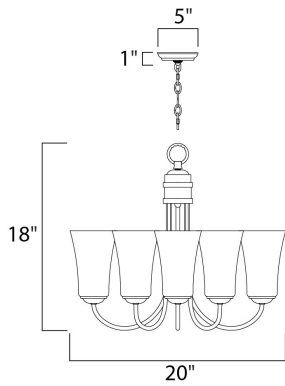

MEASUREMENTS

DIMENSION : 20" L x 20" W x 18" H
 CANOPY : 4.93" W x 1" H x 4.93" L
 HANGING WEIGHT : 8.4 lb

LAMPING

INPUT VOLTAGE : 120V
 BULB : 5 x 60W Incandescent E26 Medium , 300W Total
 BULB INCLUDED : (Not Included)
 DIMMABLE : Yes