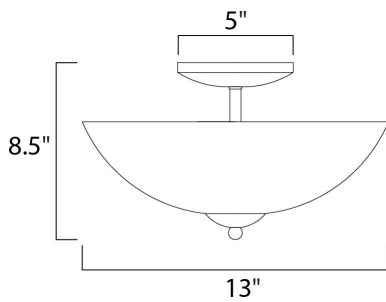

MEASUREMENTS

DIMENSION : 13" L x 13" W x 8.5" H
 HANGING WEIGHT : 3.5 lb

LAMPING

INPUT VOLTAGE : 120V
 BULB : 2 x 60W Incandescent E26 Medium , 120W Total
 BULB INCLUDED : (Not Included)
 DIMMABLE : Yes

FINISHES OPTION