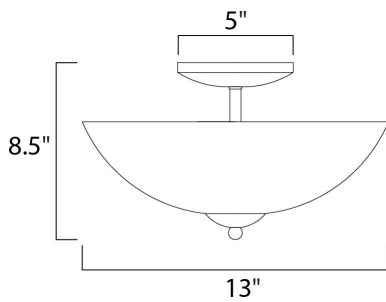

MEASUREMENTS

DIMENSION : 13" L x 13" W x 8.5" H
 HANGING WEIGHT : 2.5 lb

LAMPING

INPUT VOLTAGE : 120V
 BULB : 2 x 60W Incandescent E26 Medium , 120W Total
 BULB INCLUDED : (Not Included)
 DIMMABLE : Yes

FINISHES OPTION