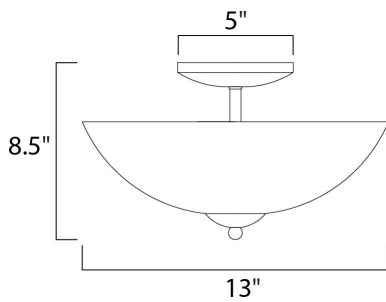

**MEASUREMENTS**

DIMENSION : 13" L x 13" W x 8.5" H  
 HANGING WEIGHT : 2.5 lb

**LAMPING**

INPUT VOLTAGE : 120V  
 BULB : 2 x 60W Incandescent E26 Medium , 120W Total  
 BULB INCLUDED : (Not Included)  
 DIMMABLE : Yes