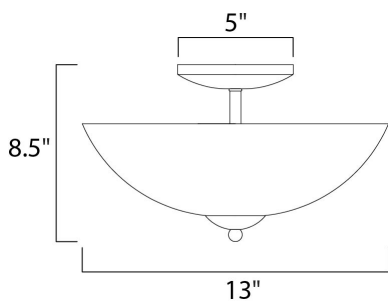

**MEASUREMENTS**

DIMENSION : 13" L x 13" W x 8.5" H  
 HANGING WEIGHT : 2.5 lb

**LAMPING**

INPUT VOLTAGE : 120V  
 BULB : 2 x 60W Incandescent E26 Medium , 120W Total  
 BULB INCLUDED : (Not Included)  
 DIMMABLE : Yes