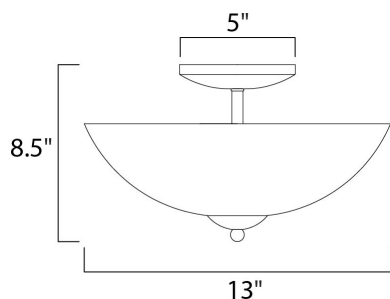

MEASUREMENTS

DIMENSION : 13" L x 13" W x 8.5" H
 HANGING WEIGHT : 2.5 lb

LAMPING

INPUT VOLTAGE : 120V
 BULB : 2 x 60W Incandescent E26 Medium , 120W Total
 BULB INCLUDED : (Not Included)
 DIMMABLE : Yes

FINISHES OPTION