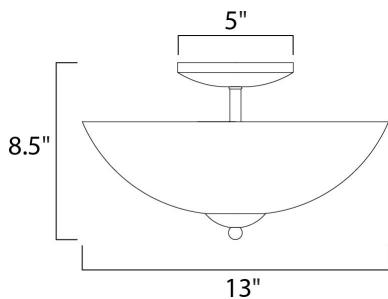

MEASUREMENTS

DIMENSION : 13" L x 13" W x 8.5" H
 HANGING WEIGHT : 2.5 lb

LAMPING

INPUT VOLTAGE : 120V
 BULB : 2 x 60W Incandescent E26 Medium , 120W Total
 BULB INCLUDED : (Not Included)
 DIMMABLE : Yes

FINISHES OPTION